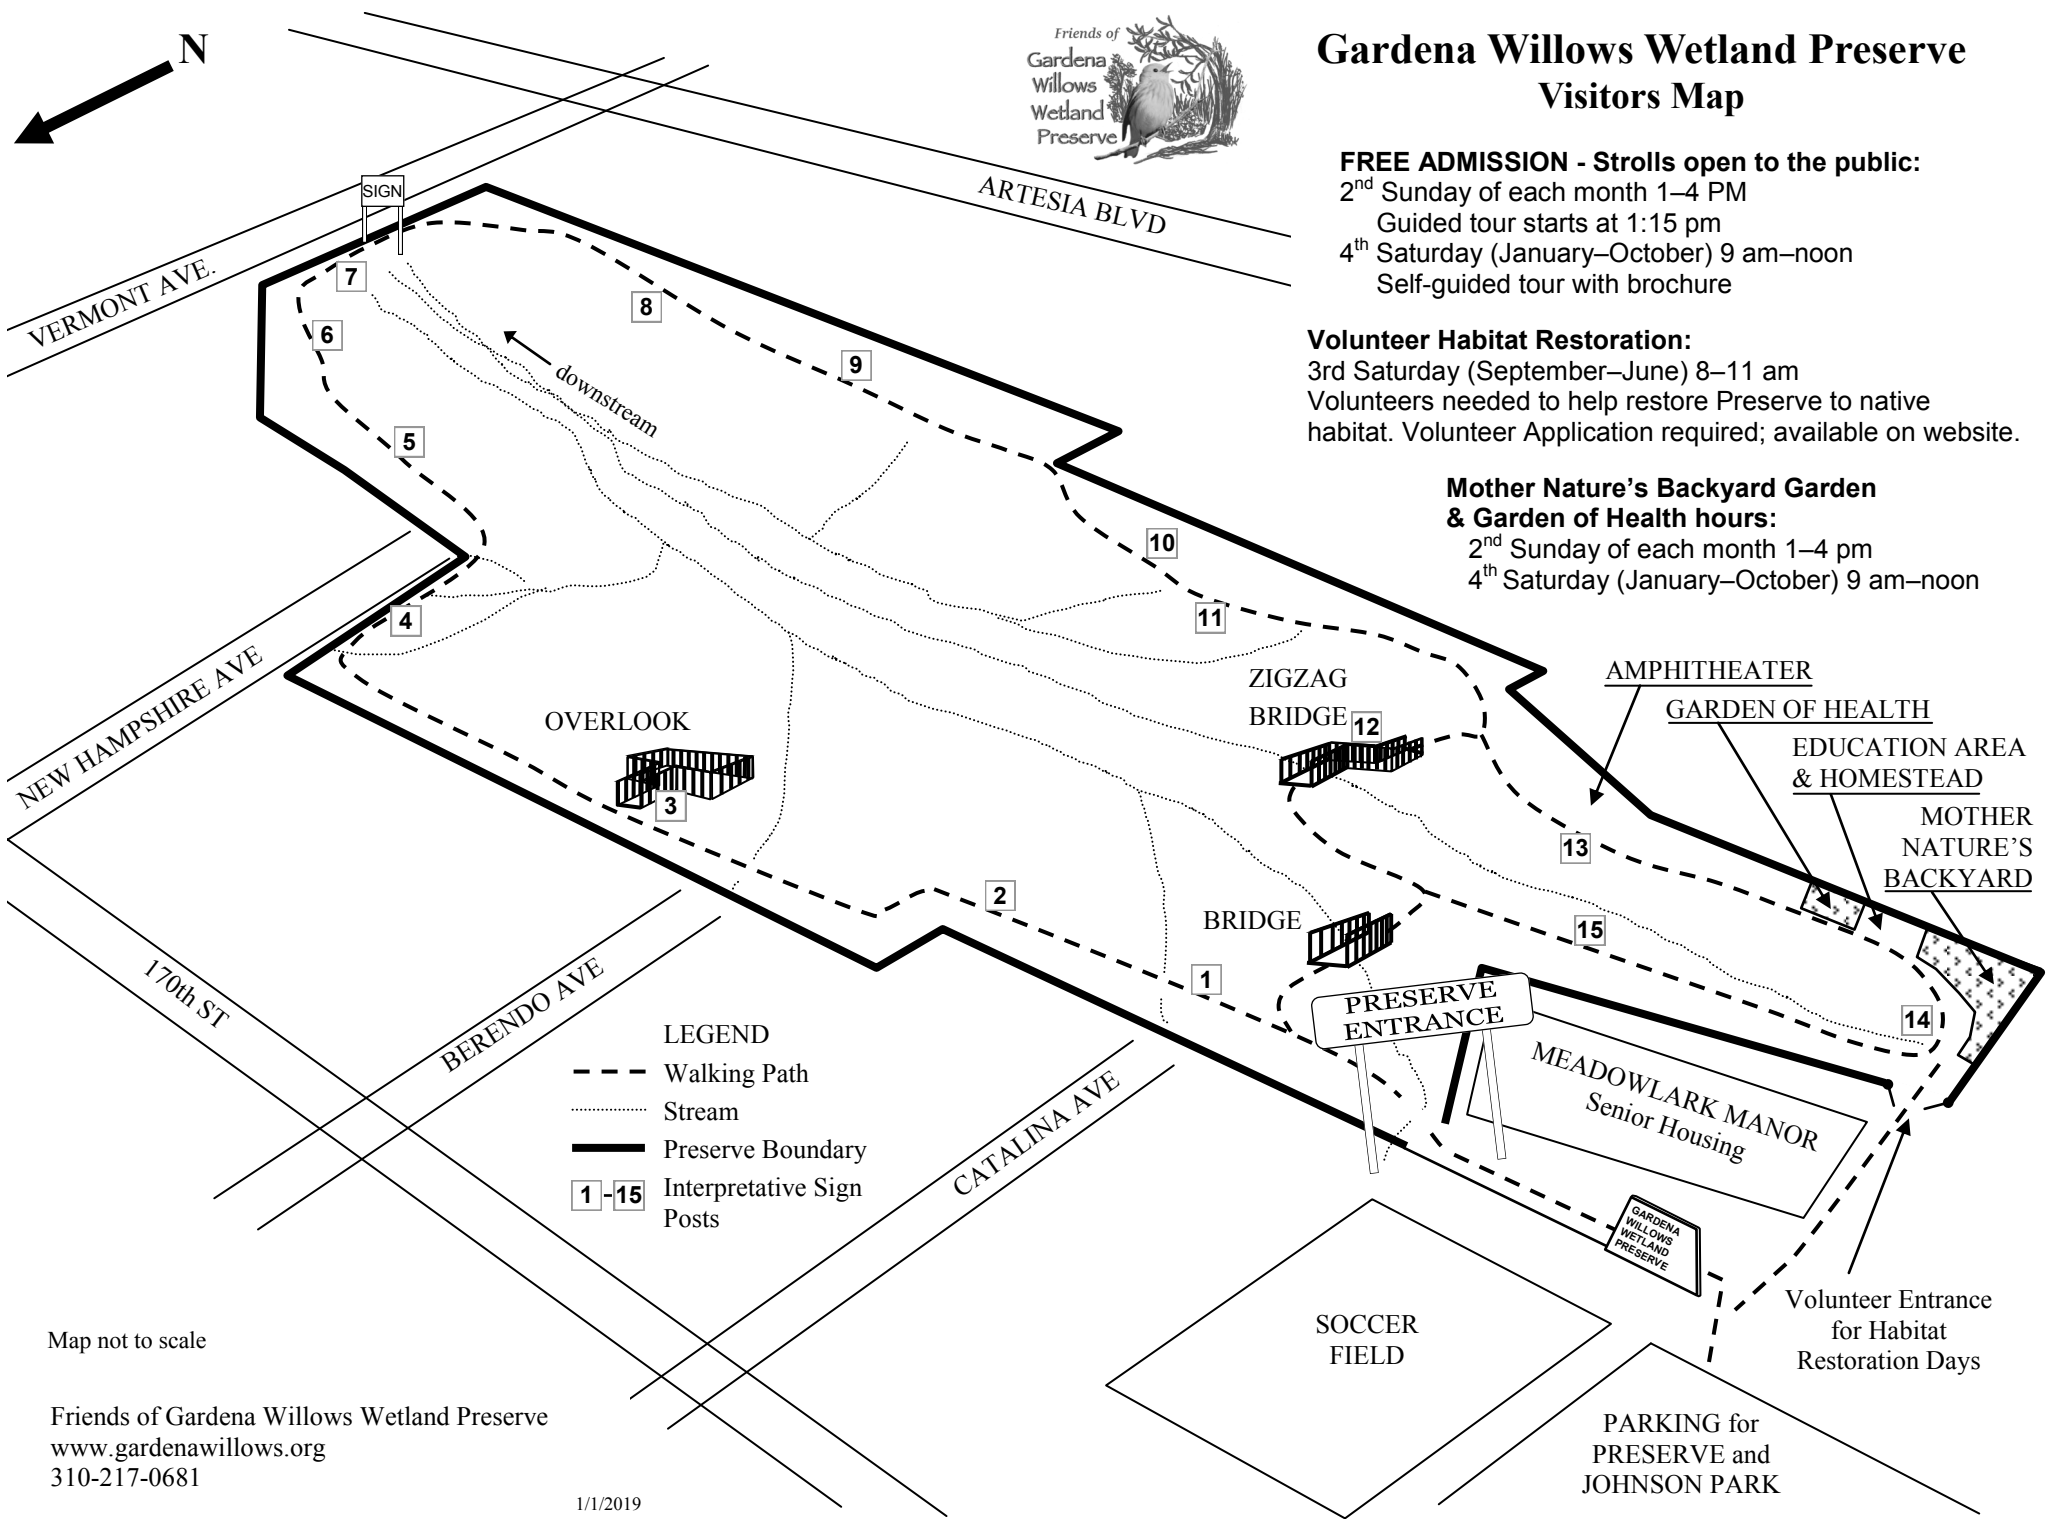

Gardena Willows Wetland Preserve Visitors Map

FREE ADMISSION - Strolls open to the public:

2nd Sunday of each month 1–4 PM

Guided tour starts at 1:15 pm

4th Saturday (January–October) 9 am–noon

Self-guided tour with brochure

& Garden of Health hours:

2nd Sunday of each month 1–4 pm

4th Saturday (January–October) 9 am–noon

- LEGEND**
- Walking Path
 - Stream
 - Preserve Boundary
 - 1-15 Interpretive Sign Posts

Map not to scale